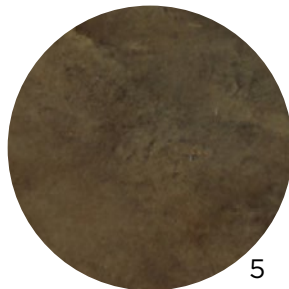

# Reactive Concrete Stains

Reactive concrete stains work with the existing chemical makeup of concrete to produce variegated coloring throughout the surface. This coloring method provides permanent coloring to the floor surface, and typically produces a marbled appearance.

*Permanent Variegated - Marbleized Look. \*Note this flooring color can look splotchy and inconsistent for some.*

1

2

3

4

5

6

7