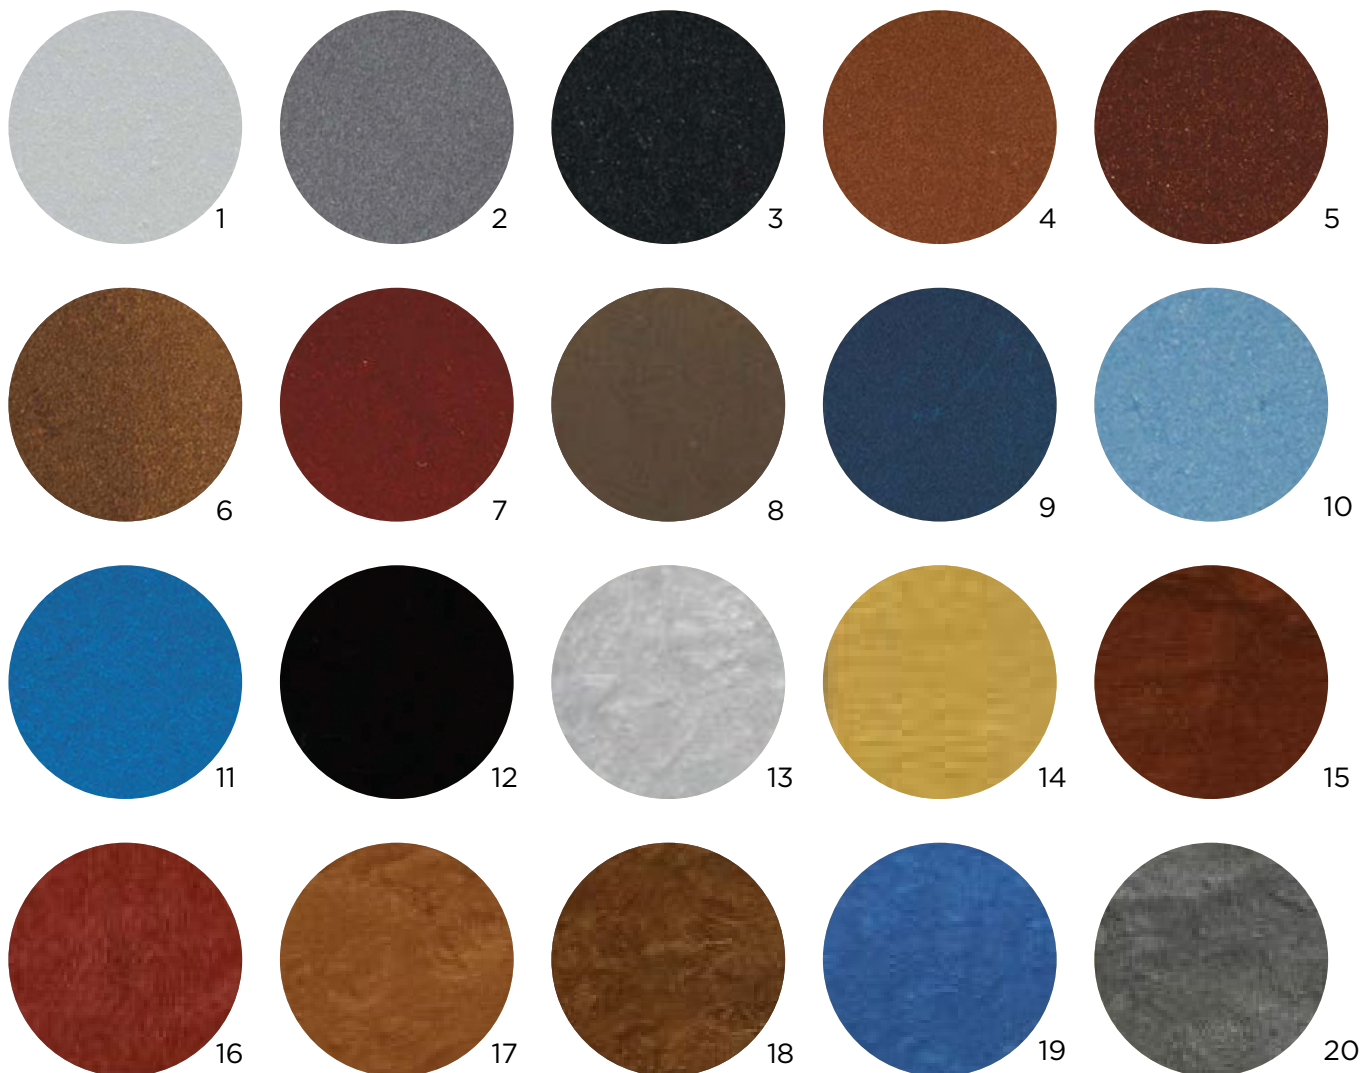

Epoxy *Metallic*

Our metallic epoxy floor coatings combine design and durability to provide you with a long-lasting floor surface that looks great in residential settings and can still perform in rigorous commercial settings.

1 Blizzard • 2 Titanium • 3 Nimbus • 4 Copper • 5 Spice • 6 Hazelnut • 7 Garnet • 8 Coffee • 9 Deep Sea • 10 Sky
11 Pacific • 12 Onyx • 13 White Oyster • 14 Sunset • 15 Santa Fe • 16 Merlot • 17 Baroque • 18 Espresso • 19 Blue La-
goon